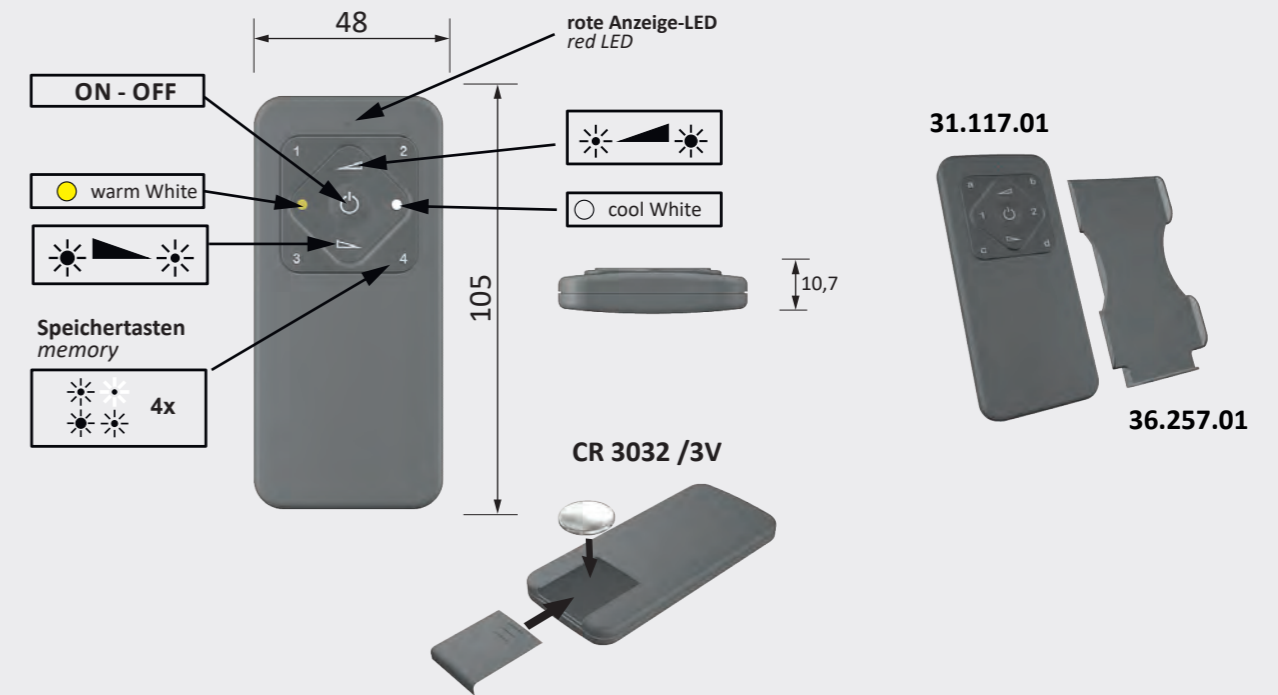

31.124.01 Smartempfänger smartreceiver

Dimensional drawing / installation

31.123.01 Smartempfänger smartreceiver