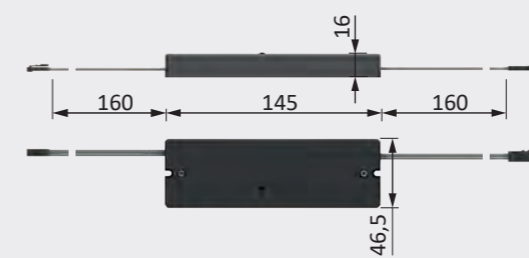

S-Mitter Basic MultiWhite

Advantages

- 1-channel wireless switch and dimmer
- Stepless adjustment of the light colour from CoolWhite to ExtraWarmWhite
- Can be integrated in a smart home

Features

- Memory function for power failure
- Storage of up to 4 light scenes
- Remote control and smart receiver are in the set programmed in the set
- Set works independently or in the smart home network

Order information

- Set consists of S-Mitter Basic Smart Remote Control and Smart Receiver
- Plus Set consists of S-Mitter Basic Smart Remote Control, Smart Receiver and a 60 W ballast
- The Smart.home overview shows how our switch systems can be combined with each other and with third-party suppliers

S-Mitter Basic (1-channel wireless switch and dimmer)

S-Mitter Basic MultiWhite Smart Set	31 123 01
S-Mitter Basic MultiWhite Smart Set Plus	31 124 01
S-Mitter MultiWhite Basic Smart Remote Control	31 125 01

Accessories*

Smart Receiver MultiWhite 1-Channel	31 118 01
Extension set MultiWhite 12 Volt DC-30 W, receiver and electronic ballast	31 131 01
Extension set MultiWhite 12 Volt DC-60 W, receiver and electronic ballast	31 128 01
Wall mount Smart Basic magnetic	36 257 01

* Further accessories in section Switch systems/Ballasts and leads

Technical details

For use with: LED lights
Transmitter surface: soft lacquer black
Receiver housing: black
Max. switching power: 12 Volt DC-36 W/60 W
Test marks and symbols: CE, RoHS, Energy Star
Supply lead: 160 mm
Switching lead: 160 mm
Standby receiver: <0.3 W
Plug connector: LED M1 plug connector

ZigBee controller for the control of MultiWhite lights via 2-wire system