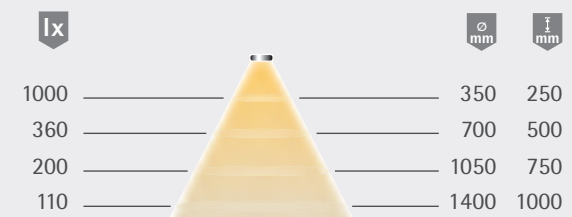

Light distribution diagram 70°

Light box

### Features

- ▶ Lead on both sides for the 5000 mm length (one cut, two lights), see drawing

### Technical details

Luminaire type: Surface-mounted light  
 Type of lighting: Accent lighting  
 Operating voltage: 12 V DC  
 Light colours: XtraWarmWhite/ WarmWhite/ NeutralWhite/ CoolWhite/ MultiWhite  
 Colour rendering: RA >90; R9 >60  
 Luminous flux: 600 lm/m  
 Light source efficiency: 125 lm/W  
 Life span: 40,000 h (L70)  
 Power consumption: 4.8 W/m  
 Max. length at a stretch: 7 m  
 Dimmable: Yes/PWM/Smart.home  
 Number of LEDs: 80/m  
 Beam angle: 120°  
 Half value angle: 70°  
 Test marks and symbols: CE, RoHS, Energy Star  
 Supply lead: 1800 mm  
 Plug connector: LED mini connector M1 (max. 36 W)  
 Protection rating: IP 20  
 Connection to: LED ballast