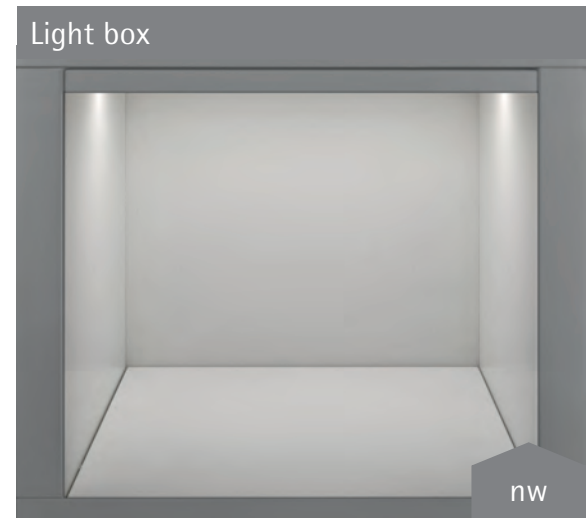

Light distribution diagram 70°

Light box

### Advantages

- ▶ 30 % more uniform light distribution
- ▶ 30 % more efficient
- ▶ 30 % more light
- ▶ 0% more power consumption than the predecessor Versa Inside 60

### Features

- ▶ Lead on both sides for the 5000 mm length (one cut, two lights), see drawing

### Technical details

Luminaire type: Surface-mounted light  
 Type of lighting: Accent lighting  
 Operating voltage: 12 V DC  
 Light colours: XtraWarmWhite/ WarmWhite/ NeutralWhite/ CoolWhite/ MultiWhite  
 Colour rendering: RA >90; R9 >60  
 Luminous flux: 600 lm/m  
 Light source efficiency: 125 lm/W  
 Life span: 40,000 h (L70)  
 Power consumption: 4.8 W/m  
 Max. length at a stretch: 7 m  
 Dimmable: Yes/PWM/Smart.home  
 Number of LEDs: 80/m  
 Beam angle: 120°  
 Half value angle: 70°  
 Test marks and symbols: CE, RoHS, Energy Star  
 Supply lead: 1800 mm  
 Plug connector: LED mini connector M1 (max. 36 W)  
 Protection rating: IP 20  
 Connection to: LED ballast