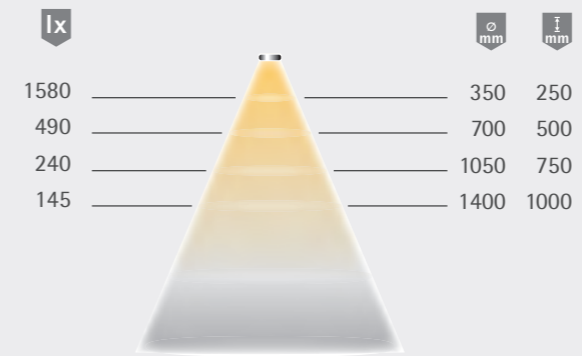

Light distribution diagram 60°

SlimLine

Advantages

- ▶ Filigree light
- ▶ Mounts almost invisibly
- ▶ Also easy to retrofit

Features

- ▶ Surface-mounted
- ▶ High brightness

Examples of use

- ▶ On top of wardrobes
- ▶ Above mirrors

Order information

- ▶ For connection to the house installation we recommend our dimmable electronic ballasts or smart receivers.

Technical details

Luminaire type: surface-mounted light
Type of lighting: Functional lighting
Surface finish: Aluminium look
Operating voltage: 12 V DC
Light colour: NeutralWhite
Colour rendering: RA >80
Luminous flux: 310 lm/500 lm/740 lm
Luminaire efficiency: 65 lm/W
Light source efficiency: 90 lm/W
Life span: 40,000 h (L70)
Power consumption: max. 11.4 W
Dimmable: Yes/PWM/Smart.home
Beam angle: 120°
Half value angle: 60°
Test marks and symbols: CE
Protection rating: IP 44 (mounted)
Supply lead: 1800 mm
Plug connector: LED mini
Connection to: LED ballast

SlimLine

	NeutralWhite
400 mm (4.8 W)	34 200 07
600 mm (7.8 W)	34 183 07
900 mm (11.4 W)	34 191 07

Accessories*

LED ballast 20 W with flat Euro plug	31 016 01
M1 extension lead 1800 mm	36 768 01
M1 3-way distributor 180 mm	36 852 01
M1 6-way distributor 2000 mm	36 125 01