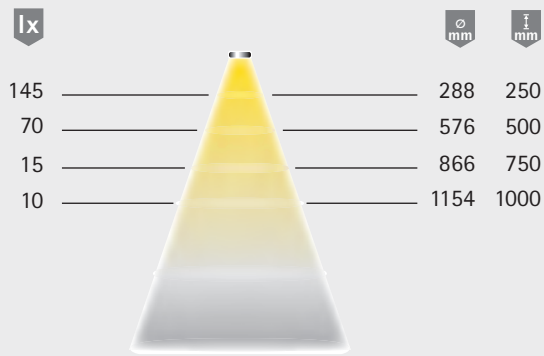

Light distribution diagram / 60°