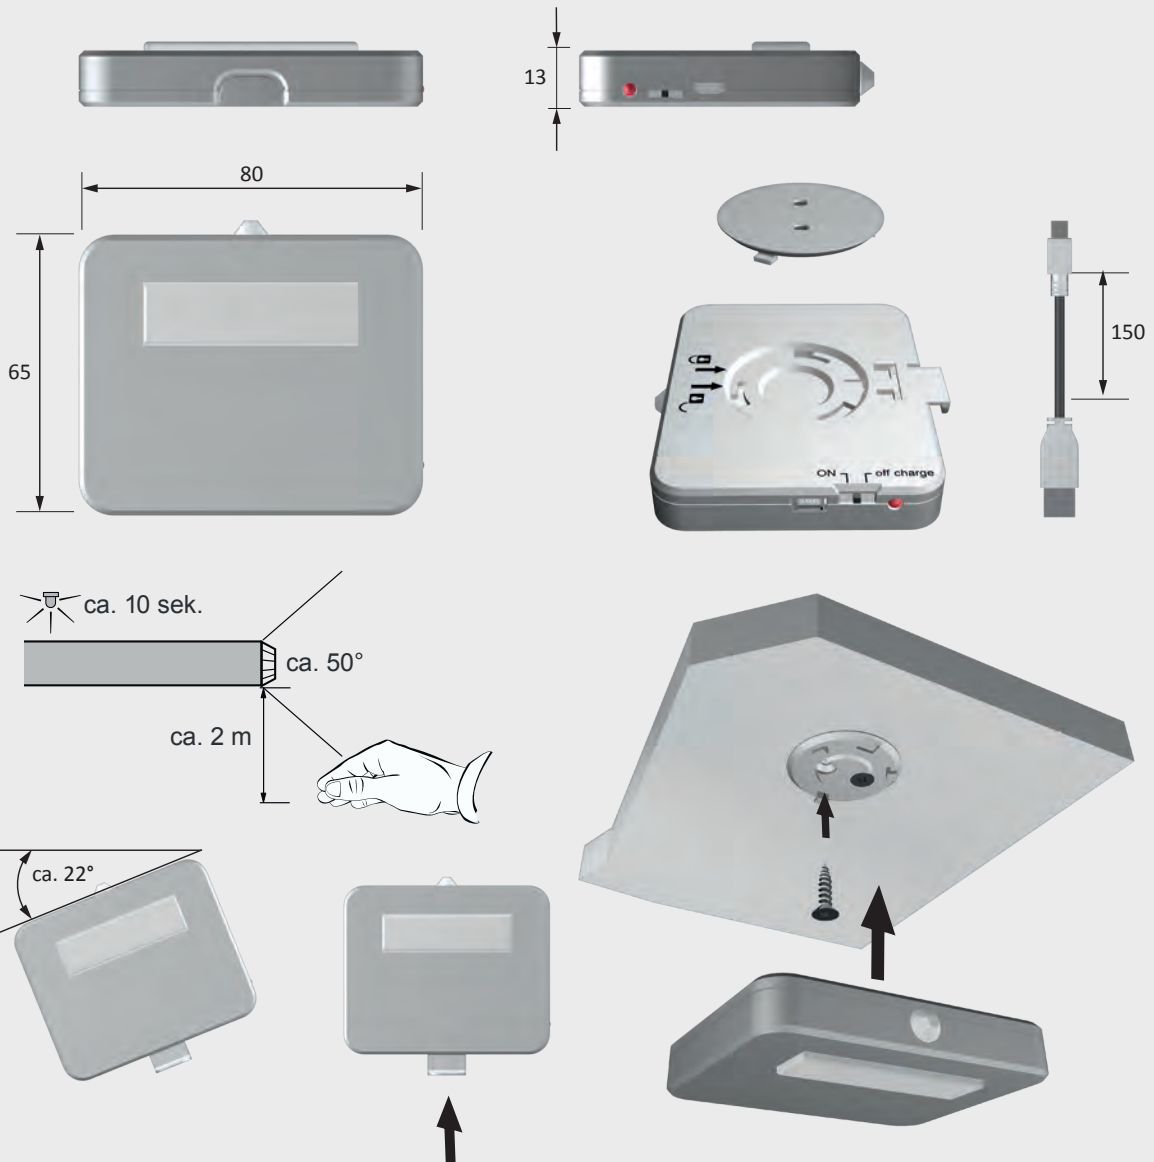

### Technical details in brief

Lamp type:	LED surface-mounted light
Type of lighting:	Accent lighting
Surface finish:	Aluminium look
Light colour:	Cool white
Colour rendering index CRI:	85
Life span:	20,000 h (L70)
Power consumption:	0.8 W
Dimmable:	No
Beam angle:	60°
Test marks and symbols:	CE ◊ ▼▼
Protection rating:	IP 20
Charger connection:	Mini USB
Motion sensor:	
Detection angle:	50°
Reach:	2 m
Stay-'ON' time:	10 seconds

### Accessories (for more accessories, see chapters "Switch systems" and "Ballasts & leads")

Article	Order no.
Mini USB charger	<b>30 026 01</b>

Light distribution diagram / 60°

Light box

Dimensional drawing / installation