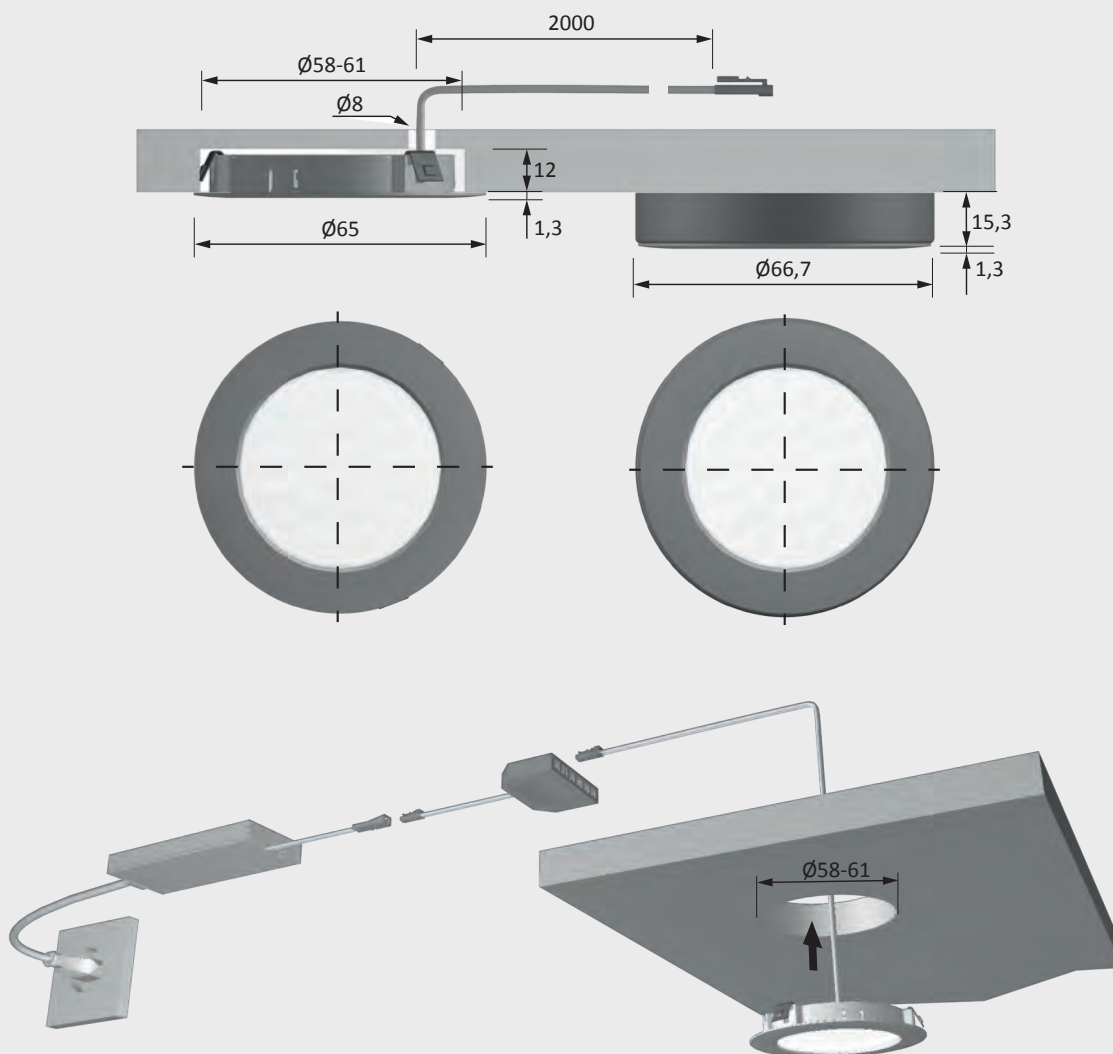

EcoPower Flood

Advantages

- ▶ Entry-level recessed spotlight
- ▶ Compact light
- ▶ Evenly illuminated area

Features

- ▶ Recessed light with 58 mm installed diameter

Examples of use

- ▶ Shelves
- ▶ Display cabinets

Ordering information

- ▶ To find the right combination of light and ballast, please note pictograms in the light catalogue!
- ▶ Sales unit: 1

Technical details in brief

Lamp type: LED recessed light
Type of lighting: Functional / accent lighting
Surface finish: Aluminium look / stainless steel look
Operating voltage: 12 V DC
Light colour: Warm white / neutral white

Colour rendering index CRI: > 80
Energy efficiency: A++
88 lm/W
Life span: 30,000 h (L70)
Power consumption: 1.7 W
Dimmable: Yes
Beam angle: 60°

Test marks and symbols:   
Protection rating: IP 44
Installed diameter: 58 - 61 mm
Supply lead: 2000 mm
Plug connection: LED mini
M1 plug connection
Connection to: LED ballast

Light distribution diagram / 60°

Light box

Dimensional drawing / installation

Spotlights