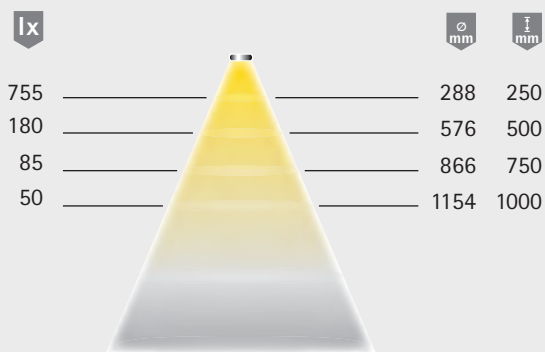

Light distribution diagram / 60°