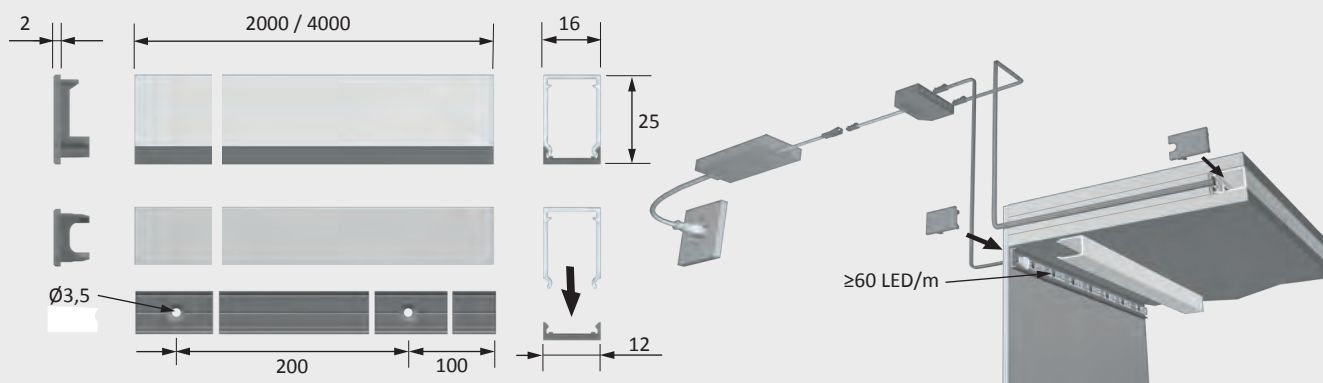

- ▶ Furniture edges
- ▶ Edge lighting for kitchen countertops

Ordering information

- ▶ Application image shows Channelline A with Versa Inside 60
- ▶ For possible combinations, see ChannellineFinder pages
- ▶ Sales unit: 1

Technical details in brief

Recommended for:

- Versa Inside 60
- Versa Inside 90
- Versa Inside 120

Channelline A

Article	Order no. Opal cover
Aluminium / plastic profile 2000 mm	38 817 03
Aluminium / plastic profile 4000 mm	38 817 02
Aluminium / plastic profile 4000 mm (5 units per set)	38 817 12
End cap (2 units per set)	25 567 01

Dimensional drawing / installation

Channelline K

Advantages

- ▶ Opal (translucent) plastic mount profile

Features

- ▶ Profile for combination with one Versa light
- ▶ Backlighting of furniture

Examples of use

- ▶ Furniture back walls

Ordering information

- ▶ Application image shows Channelline K with Versa Inside 30
- ▶ LED ballasts and LED lights must be ordered separately
- ▶ Sales unit: 1

Technical details in brief